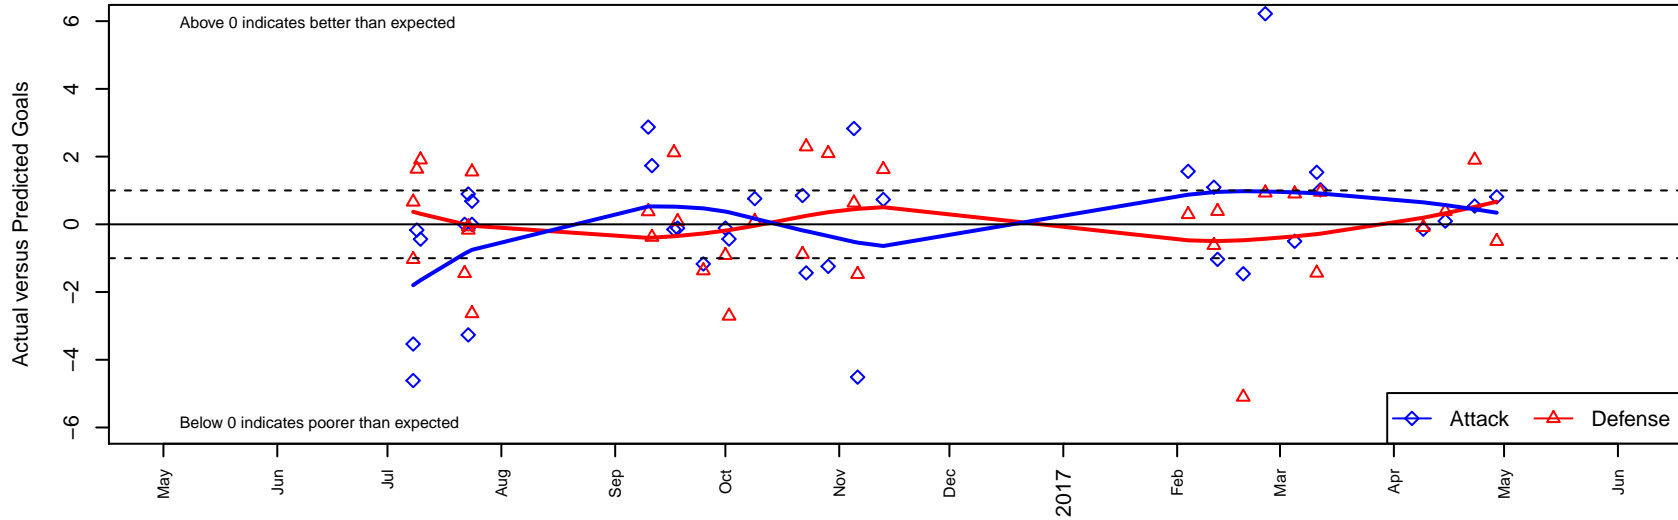

Foothills SC Celtic White B06

Foothills SC
 Portland, OR
 B06 total strength=908
 attack=2.85 defense=0.74
 fall league = PTT B06 Premier White
 spr league = Spr OYS B06 Premier Green

alt names used:
 FOOTHILLS FSC 06 CELTIC WHITE (OR)
 FOOTHILLSFSC 06 CELTIC WHITE
 FSC 06B Celtics White
 FSC 06B Celtics White
 FSC 06B Celtics White

Venues played:
 2016 PCU Summer Classic U11 Silver
 2016 Oswego Nike Cup Silver U11
 2016 PTT B06 Premier White
 2016 Spr OYS B06 Premier Green
 2016 OYS State Cup B06

Foothills SC Celtic White B06
 Dots are actual minus expected GF (blue circles) and GA (red triangles).
 Blue line is smoothed change in attack strength. Red is smoothed change in defense strength.

**attack and defense variance (black dot)
relative to other teams
and top 10 in region**

**attack and defense rating
relative to others at age
and all opponents in last 13 months**

Performance relative to 13 month average