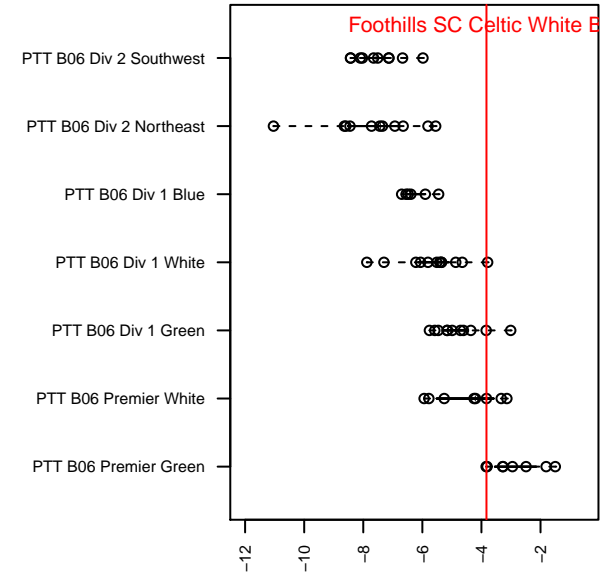

Foothills SC Celtic White B06

Foothills SC
 Portland, OR
 B06 total strength=908
 attack=2.85 defense=0.74
 fall league = PTT B06 Premier White
 spr league = Spr OYS B06 Premier Green

alt names used:
 FOOTHILLS FSC 06 CELTIC WHITE (OR)
 FOOTHILLSFSC 06 CELTIC WHITE
 FSC 06B Celtics White
 FSC 06B Celtics White
 FSC 06B Celtics White

Venues played:
 2016 PCU Summer Classic U11 Silver
 2016 Oswego Nike Cup Silver U11
 2016 PTT B06 Premier White
 2016 Spr OYS B06 Premier Green
 2016 OYS State Cup B06

Foothills SC Celtic White B06
 Dots are actual minus expected GF (blue circles) and GA (red triangles).
 Blue line is smoothed change in attack strength. Red is smoothed change in defense strength.

**attack and defense variance (black dot)
relative to other teams
and top 10 in region**

**attack and defense rating
relative to others at age
and all opponents in last 13 months**

Performance relative to 13 month average